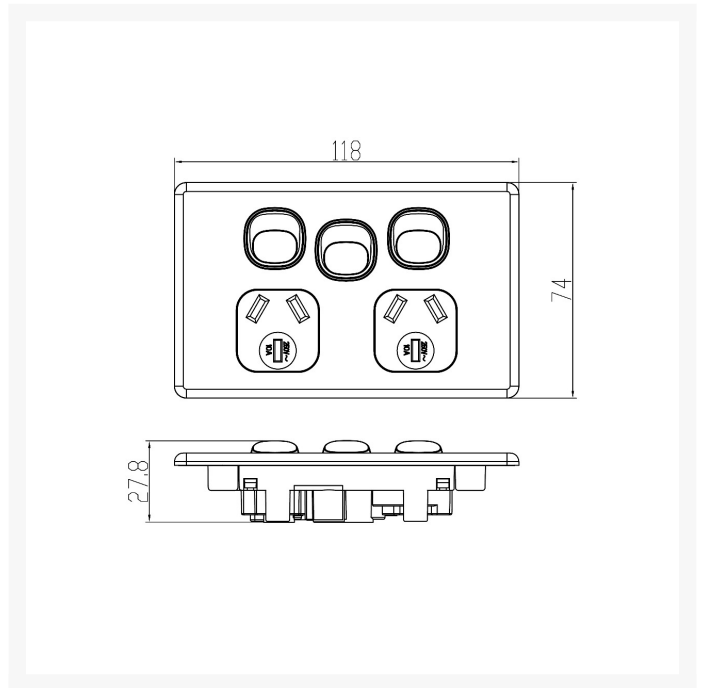

4C | Elegant Single Power Point 250V 15A | Horizontal

Product Images

Description

4Cabling | Elegant Single Power Point 250V 15A | Horizontal

Looking for a sleek and sophisticated power point to elevate your space? Look no further than our 4Cabling Elegant Single Power Point! Crafted with high-quality polycarbonate material, this horizontal power point in timeless white offers both style and durability.

With a plate size of 74 x 118 x 4.2mm and a thickness of 4.2mm, this power point blends seamlessly into any decor. Its 250V 15A supply voltage ensures reliable performance for all your electrical needs.

Installation is a breeze with a mounting center distance of 84mm, and the terminal size accommodates 4 x 2.5mm cables, ensuring a secure and efficient connection. Plus, with certifications from SAA and compliances with AS/NZS 3112 and AS/NZS 3100, you can trust in its safety and reliability.

- **Qty In Pack:** 1
- **Colour:** White
- **Plate Size:** 74 x 118 x 4.2mm
- **Plate Thickness:** 4.2mm
- **Material:** Polycarbonate
- **Orientation:** Horizontal
- **Supply Voltage:** 250V 15A
- **Mounting Centre Distance:** 84mm
- **Terminal Size:** 16mm² accommodates 4 x 2.5mm cables
- **Certification:** SAA
- **Compliances:** AS/NZS 3112, AS/NZS 3100