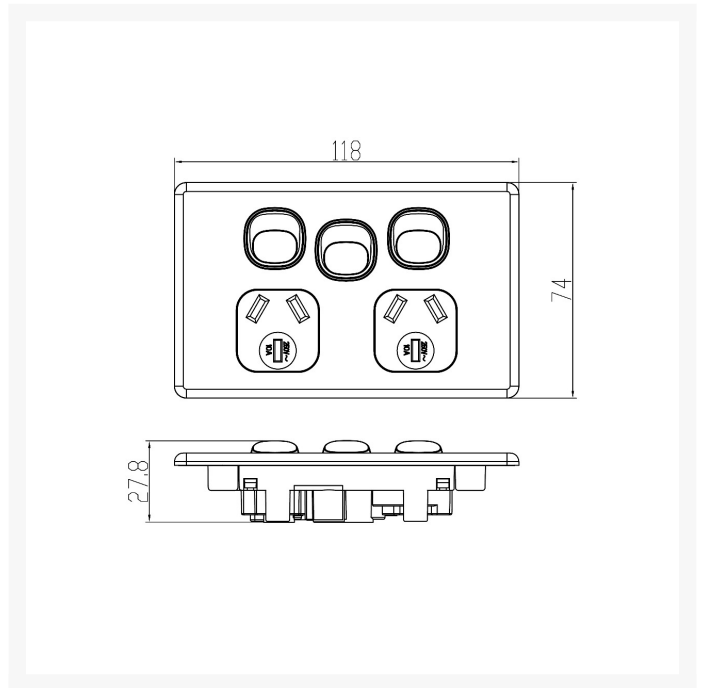

4C | Elegant Single Power Point 250V 10A | Horizontal

Product Images