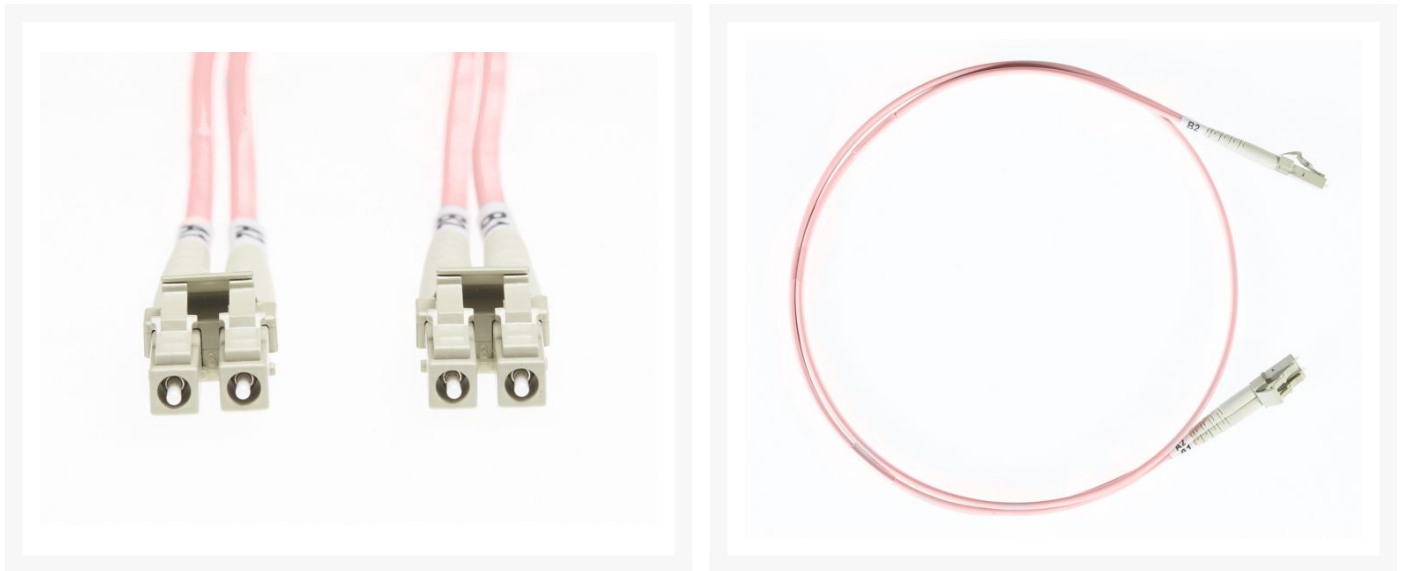

3m LC-LC OS1 / OS2 Singlemode Fibre Optic Cable: Salmon Pink

Product Images

Description

3m LC-LC OS1 / OS2 Singlemode Fibre Optic Cable: Salmon Pink

Fibre patch cables are the thin, flexible fibres of glass that carry data, telephone conversations and emails high speed all over the world in a matter of seconds with much less interference than copper patch lead. Fibre Optic cables need less amplification to boost signals so they travel better over longer distances.

4Cabling 's OS1 / OS2 singlemode fibre optic patch leads provide the connection from Ethernet 10Mbit/s to 10Gbit/s Gigabit Ethernet, they are the cost-effective way to replace your copper-based patch leads. 4Cabling fibre optic cable is immune to EMI/ RFI frequency, mainly used on patch panels for the connection between outlets and terminal equipment. The singlemode optical fibre cables are manufactured using LSZH cables which conform to IEC, EIA TIA and Telcordia standards.

- Manufactured with stringent quality control
- UPC (Ultra Physical Contact) connector
- All leads are supplied with a factory test report
- OS2 fibre patch leads conform to ITU-T G.652.D, TIA/EIA 492CAAB
- Duplex configurable assemblies for LC, SC, ST & SC/A, as well as MTRJ Patch leads
- All ends are polished and individually inspected for correct polishing
- Supports high-speed multi-channel data, voice & video applications

Fibre specification:

- **Mode:** OS1 / OS2 Singlemode
- **Fibre Terminations:** LC-LC
- **Length:** 3m
- **Colour:** Salmon Pink
- **Oversleeving:** 2mm

	Core/Cladding Diameter (µm)	Fast Ethernet 100BASEFX	1 Gigabit 1000BASE-SX	1 Gigabit 1000BASE-LX	10 Gigabit 10GBASE	40 Gigabit 40GBASE	100 Gigabit 100GBASE
Multimode							
OM1	62.5/125	2000 Meters	275 Meters	550 Meters	33 Meters	N/A	
OM2	50/125		550 Meters		82 Meters		
OM3*		300 Meters		100 Meters	100 Meters		
OM4*		400 Meters		150 Meters	150 Meters		
Singlemode							
OS1	9/125	2000 Meters	5 km at 1310nm	5 km at 1310nm	10 km at 1310nm		