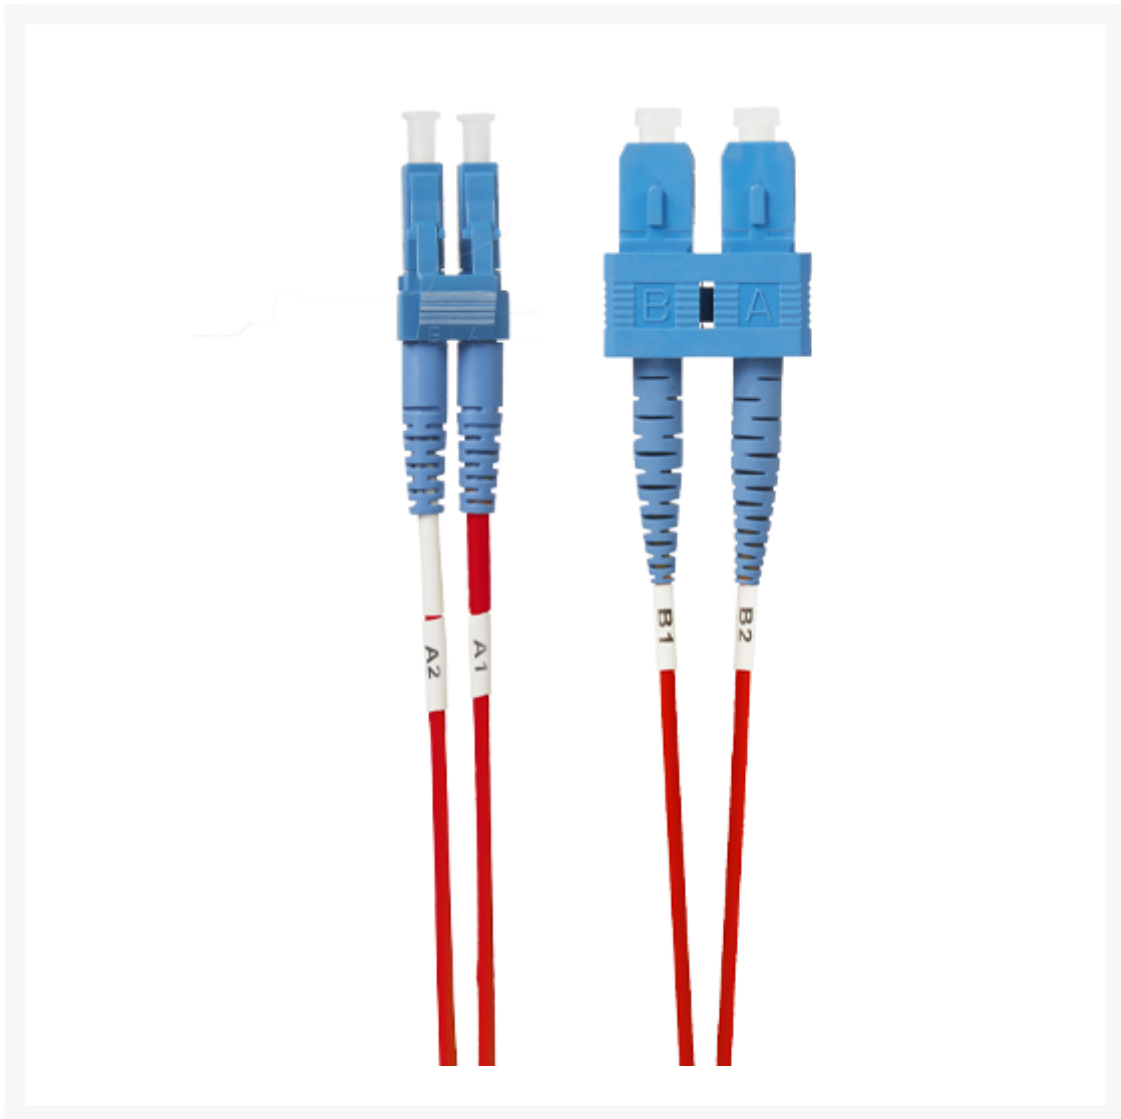

2m LC-SC OS1 / OS2 Singlemode Fibre Optic Cable: Red

Product Images

Description

2m LC-SC OS1 / OS2 Singlemode Fibre Optic Cable: Red

Fibre patch cables are the thin, flexible fibres of glass that carry data, telephone conversations and emails high speed all over the world in a matter of seconds with much less interference than copper patch lead. Fibre Optic cables need less amplification to boost signals so they travel better over longer distances.

4Cabling's OS1 / OS2 singlemode fibre optic patch leads provide the connection from Ethernet 10Mbit/s to 10Gbit/s Gigabit