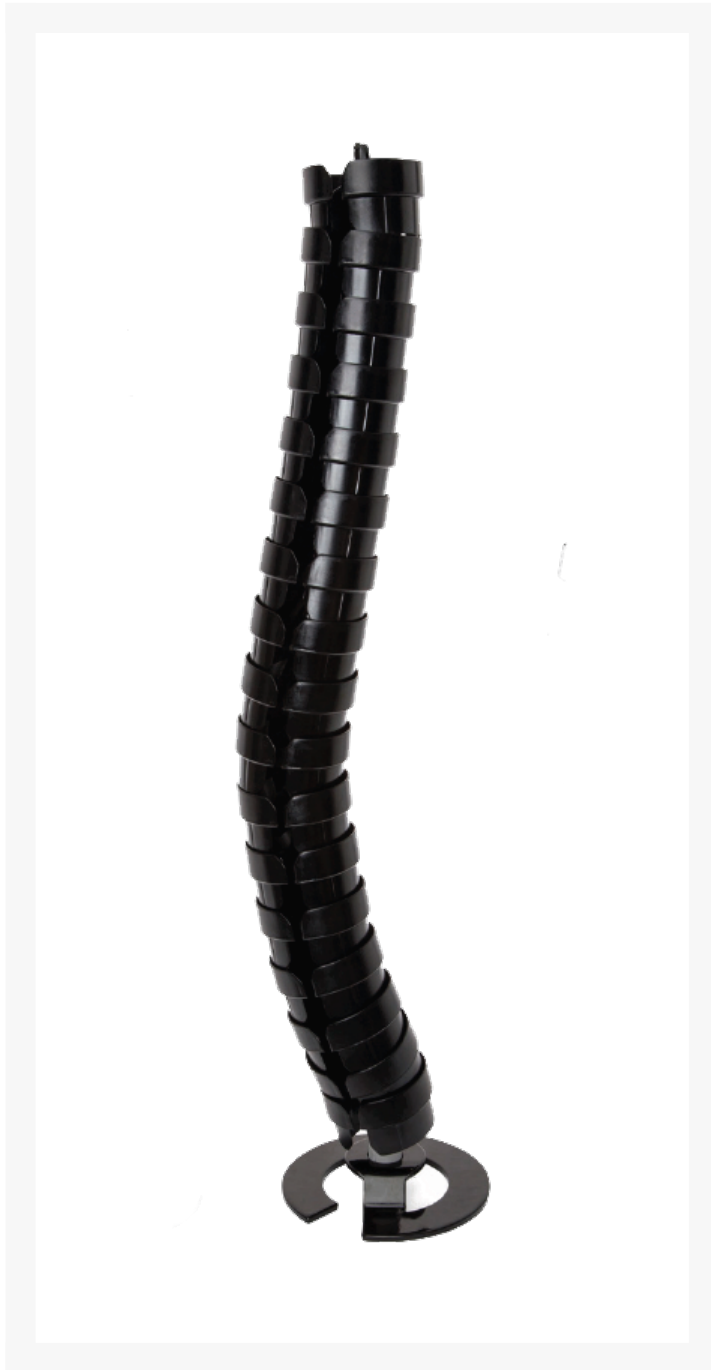

OE Elsafe: Umbilical Cable Management: Pathfinder Floor to Desk 780mm: Black

Product Images

Description

The OE Elsafe Umbilical Cable Management: Pathfinder Floor to Desk is an innovative, state of the art design in cable management. The Pathfinder is a new wave of Umbilical Cable Management, offering a complete floor to desk vertical cable management solution. Floor cables are fed directly into the umbilical. The extendable sections can attach to both fixed desks or height-adjustable desks. With no cables exposed, tripping hazards are avoided and obstacle-free cleaning prevents dust and dirt build-up.

FEATURES

- Can accommodate a number of different cables from 32A connectors with conduit to Cat 6 data cables.
- The weighted base protects and manages cables vertically.
- Eliminates tripping hazards.
- Stainless Steel tension rod ensures rigidity and safety.
- Designed so power and data are segregated.

Package Includes:

- 1 x String of 17 Segments in Black
- 1 x Weighted Base with Bottom Fix Adapter Installed
- 1 x Top screw Adaptor

SPECIFICATIONS

- Colour: Black
- Dimensions: 780mm

WARRANTY

1-year limited warranty.