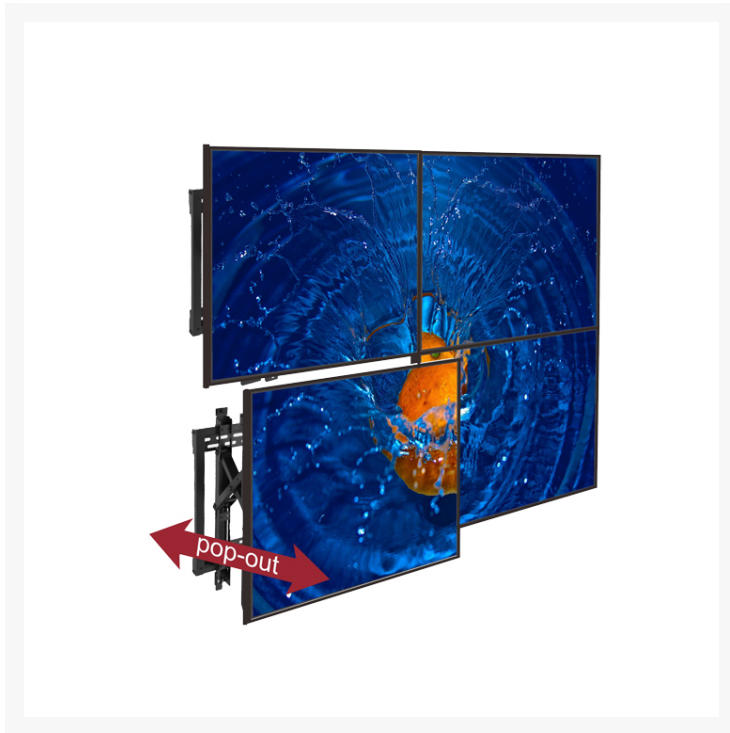

4Cabling Landscape Pop-out Video Wall Mount Bracket

Product Images

Description

4Cabling Landscape Pop-out Video Wall Mount Bracket

The Pop-out Video Wall Mount Bracket. Conveniently mount your video wall with high-quality 4Cabling pop-out video bracket, supports VESA and Universal TV mounting hole pattern from 45" to 70" or 70kg in weight.

Featuring quick release latch & pop-out action making this Video Wall Mount Bracket is the easiest to maintain and install, also the multidimensional micro adjustment to enables the precision alignment of the video wall, and the anti-theft locking hole to prevent unwanted removal of your video wall.

FEATURES

- Pop-Out Extension: easily pulls out for installation and maintenance
- Multi-dimensional micro adjustment enables precision alignment
- Quick-Release Latch: locks/unlocks the display in place
- Anti-Theft Locking Hole: for additional security preventing any unwanted removal (extra padlock required)