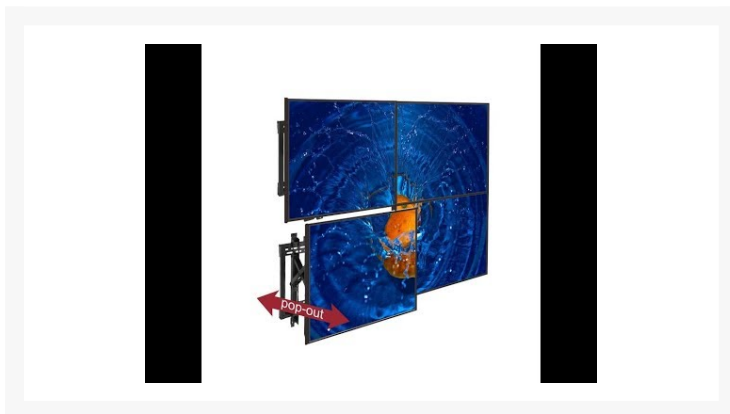

4Cabling Landscape Pop-out Video Wall Mount Bracket

Product Images

Description

4Cabling Landscape Pop-out Video Wall Mount Bracket

The Pop-out Video Wall Mount Bracket. Conveniently mount your video wall with high-quality 4Cabling pop-out video bracket, supports VESA and Universal TV mounting hole pattern from 45" to 70" or 70kg in weight.

Featuring quick release latch & pop-out action making this Video Wall Mount Bracket is the easiest to maintain and install, also the multidimensional micro adjustment to enables the precision alignment of the video wall, and the anti-theft locking hole to prevent unwanted removal of your video wall.

FEATURES

- Pop-Out Extension: easily pulls out for installation and maintenance
- Multi-dimensional micro adjustment enables precision alignment
- Quick-Release Latch: locks/unlocks the display in place
- Anti-Theft Locking Hole: for additional security preventing any unwanted removal (extra padlock required)