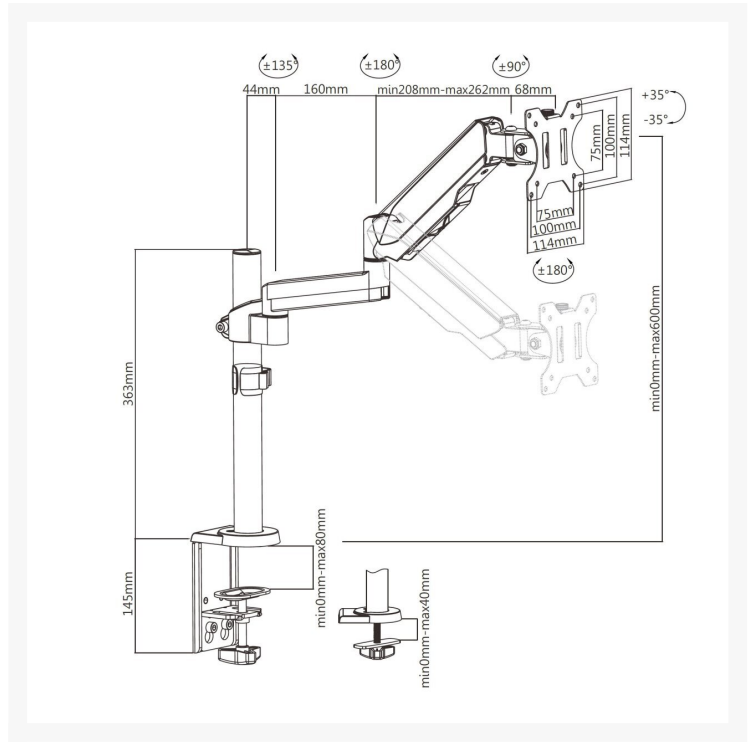

4Cabling Single Monitor Arm Gas Spring Monitor Bracket

Product Images

Description

4Cabling Single Monitor Arm Gas Spring Monitor Bracket

4Cabling Single Monitor Arm Brackets with Gas Spring Monitor Brackets. Designed to be a high performance and easy to handle monitor arm, a built-in gas spring allows for smooth and accurate adjustment to the monitor positions.

The flexible tilt and swivel function provide comfortable monitor angles to reduce fatigue. 4Cabling Single Monitor Arm Brackets with Gas Spring Monitor Brackets also incorporates quick-release VESA plate mount and integrated cable management.

Suitable for 17"-32" monitor and weight up to 8kg.

FEATURES

- Gas Spring: perfectly counterbalances the weight of your monitor
- Free-Tilting Design: for multiple monitor viewing angles
- Swivelling Arm: offer maximum viewing flexibility
- Adjustable tension on the joint closest to the monitor to allow more or less fluid movement