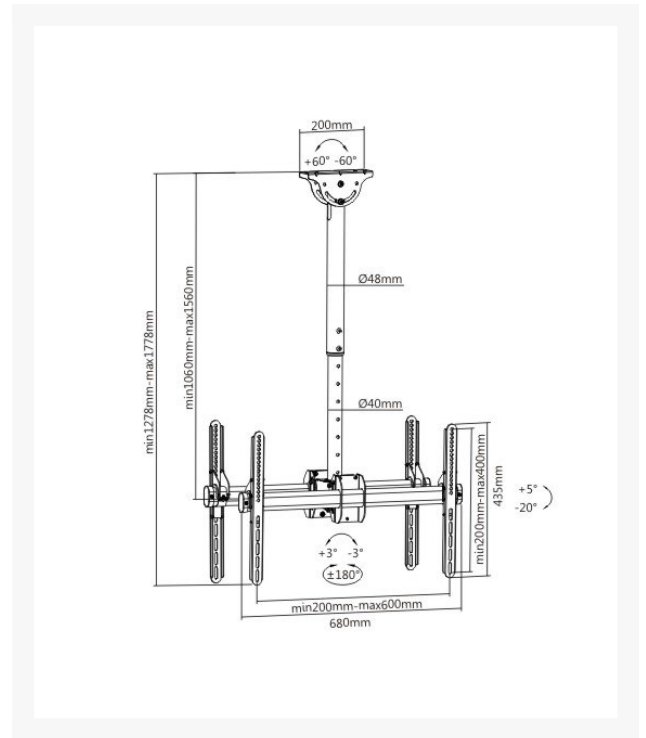

4Cabling Ceiling Mount Back to Back TV Bracket 37" to 70"

Product Images

Description

4Cabling Ceiling Mount Back to Back TV Bracket for 37" to 70"

Description of item here

FEATURES

- Suits VESA mounting max: 600mm x 400mm
- Tilt swivel action. Tilt +5° to -20° & Swivel ±180°
- Holds a maximum weight up to 45kg (each side)
- Recommended TV size up to 70"
- Integrated cable management
- Easy to install