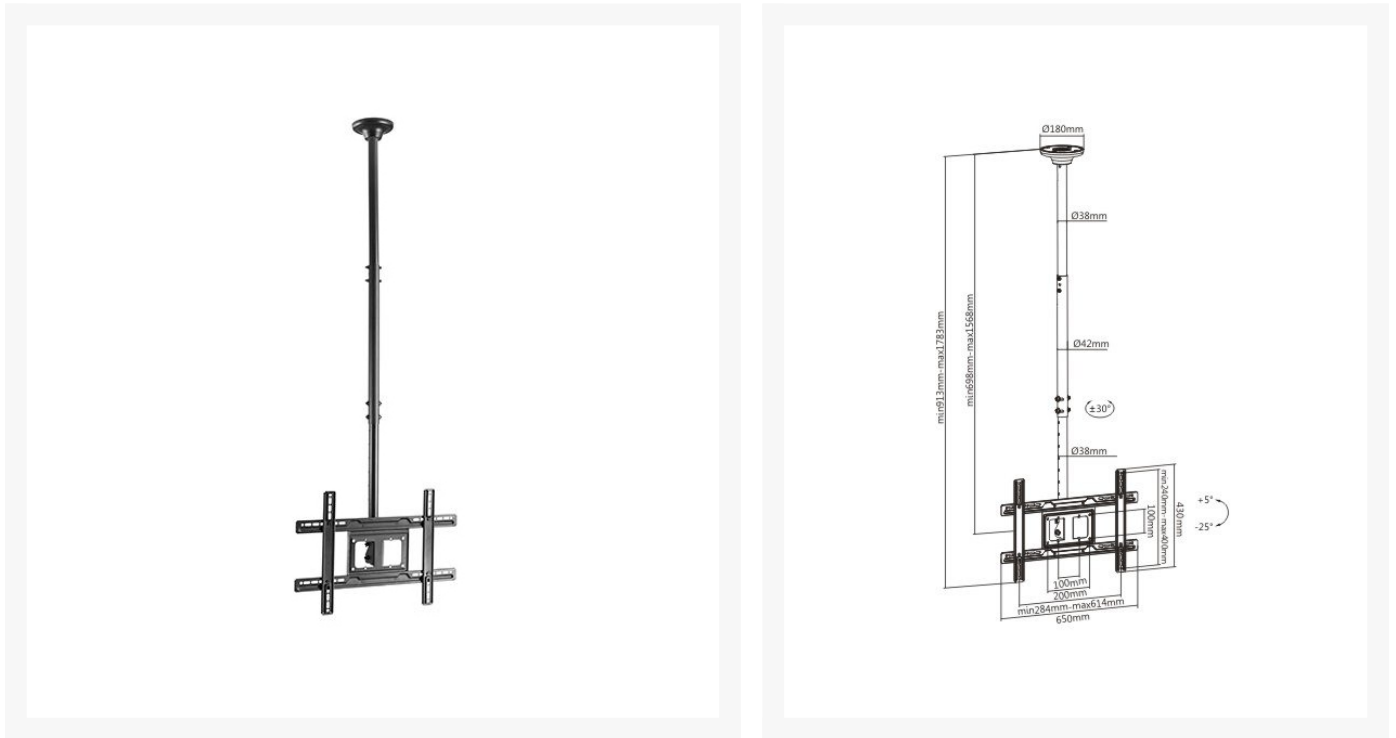

4Cabling Heavy Duty TV Ceiling Mount Bracket 37" to 80" | Max VESA 600 x 400

Product Images

Description

4Cabling Heavy Duty Ceiling Mount TV Bracket 37" to 80" | Max VESA 600 x 400

Unclutter your space with 4Cabling's high-quality TV or Monitor Ceiling Mount Bracket. The ingenious design enhances your beautiful and sleek new TV to its fullest.

Fully compatible with a wide range of TV or Monitor brands, 4Cabling's heavy duty brackets can safely support up to 80" TV with the maximum weight capacity up to 50kg.

The 4Cabling Ceiling Mount is suitable for LCD LED TV or LCD monitor mounting.

FEATURES

- **Tilt swivel action:** Tilt +5° to -25° & Swivel ±30°
- Recommended TV size up to 80"
- Integrated cable management
- Easy to install

SPECIFICATIONS

- **Max weight:** 50kg
- **Max VESA:** 600 x 400
- **Colour:** Black