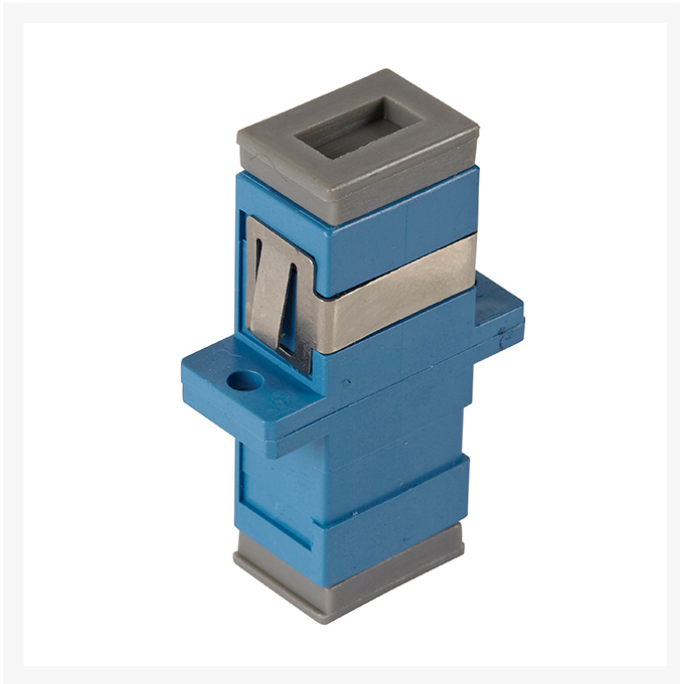

SC OS1 Singlemode Through Coupler SIMPLEX

Product Images

SC Multimode Through Coupler SIMPLEX

4Cabling has a range of high quality SC adapters installed with high precision alignment sleeves and improved reconnectability. For multimode couplers a phosphor bronze sleeve is provided

FEATURES

- Complies with IEC 61754-4 standard
- High precision alignment sleeve
- Blue adaptor supplied with phosphor bronze sleeve
- Low insertion loss and improved reconnect ability
- REACH SvHC compliant
- Materials compliant to RoHS2
- Simplex adapters
- Flanged
- Data centres
- Premise installations
- Telecommunication networks
- Ethernet, Fibre channel, ATM, LAN, MAN and WAN

SPECIFICATIONS

- Material: Phosphor bronze
- Colour: Blue with bronze sleeve

WARRANTY

3-yearS limited warranty