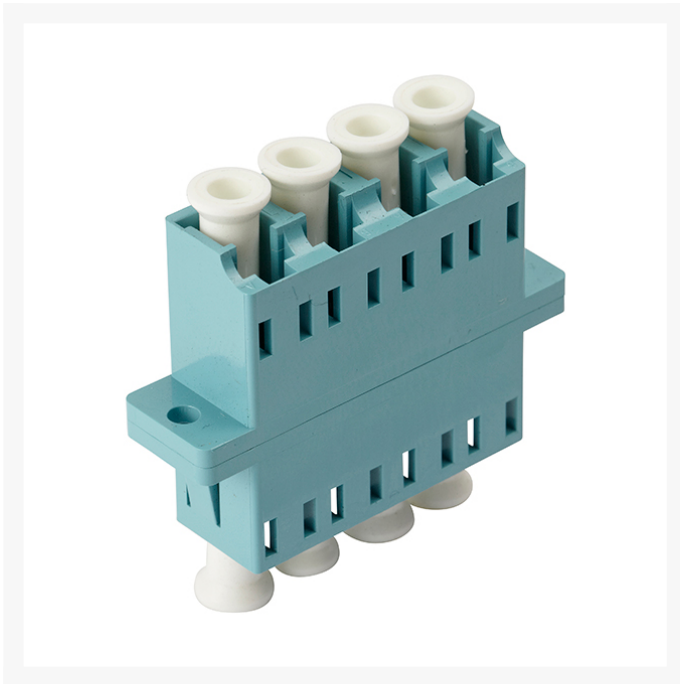

LC-LC OM3 Quad Coupler Ceramic Sleeve

Product Images

Description

LC-LC OM3 Quad Ceramic Sleeve Fibre Optics Adapter

Fibre optic cable adapters are used to provide cable-to-cable connections. 4Cabling has a wide range of high-quality Fibre adapters which are equipped with precision alignment sleeves and improved reconnect ability

FEATURES

- REACH SVHC compliant
- RoHS2 material compliant
- Complies with IEC 61754-4 standard
- Beige adaptor supplied with phosphor bronze sleeve
- Low insertion loss and improved reconnect ability
- High precision alignment sleeve