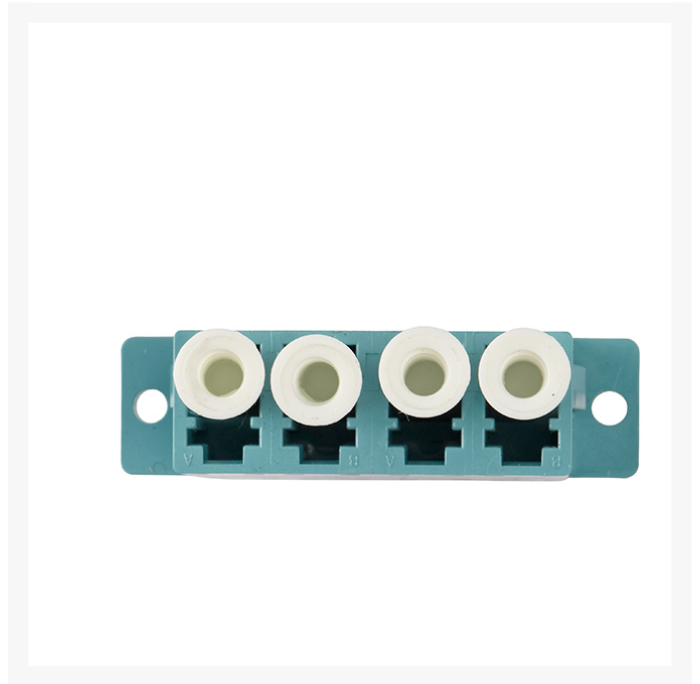

LC-LC OM3 Quad Coupler Ceramic Sleeve

Product Images

Description

LC-LC OM3 Quad Ceramic Sleeve Fibre Optics Adapter

Fibre optic cable adapters are used to provide cable-to-cable connections. 4Cabling has a wide range of high-quality Fibre adapters which are equipped with precision alignment sleeves and improved reconnect ability

FEATURES

- REACH SVHC compliant
- RoHS2 material compliant
- Complies with IEC 61754-4 standard
- Beige adaptor supplied with phosphor bronze sleeve
- Low insertion loss and improved reconnect ability
- High precision alignment sleeve