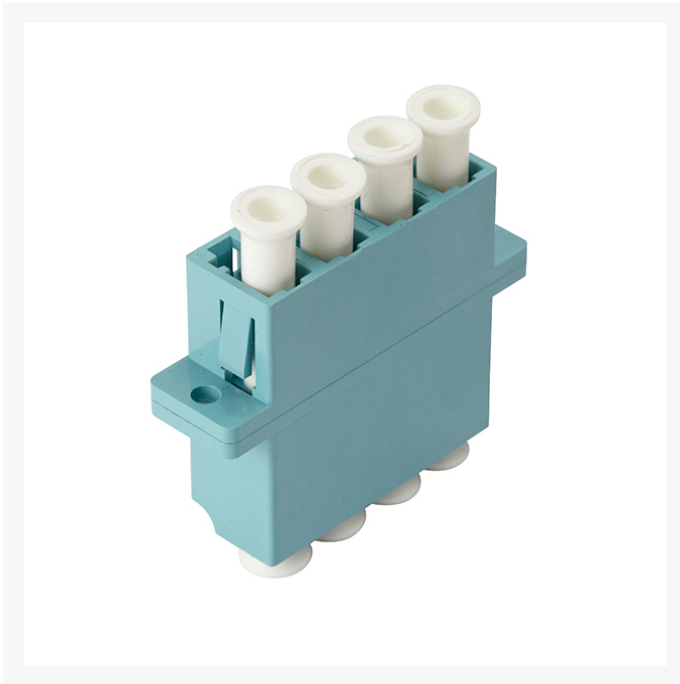

LC-LC OM3 Quad Coupler Ceramic Sleeve

Product Images

Description

LC-LC OM3 Quad Ceramic Sleeve Fibre Optics Adapter

Fibre optic cable adapters are used to provide cable-to-cable connections. 4Cabling has a wide range of high-quality Fibre adapters which are equipped with precision alignment sleeves and improved reconnect ability

FEATURES

- REACH SVHC compliant
- RoHS2 material compliant
- Complies with IEC 61754-4 standard
- Beige adaptor supplied with phosphor bronze sleeve
- Low insertion loss and improved reconnect ability
- High precision alignment sleeve