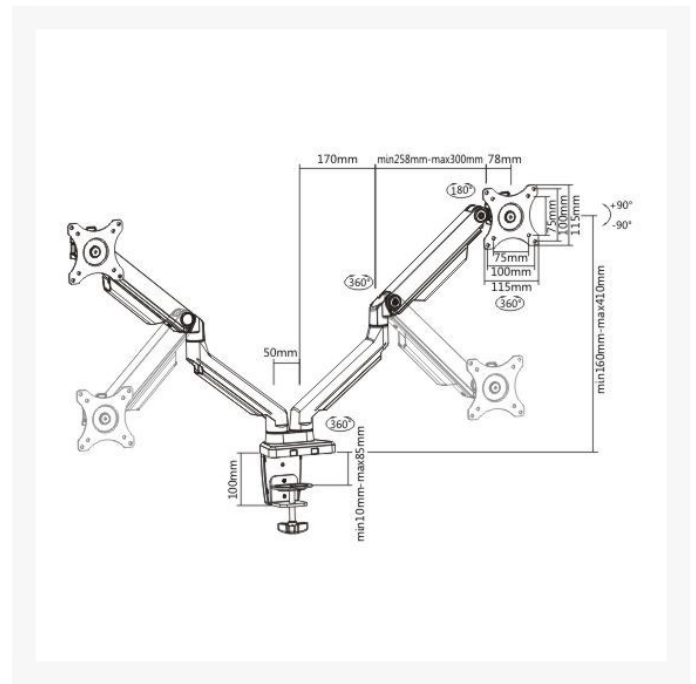

## 4Cabling Dual Monitor Arm - Mechanical Spring

### Description

## 4Cabling Single Monitor Arm - Mechanical Spring

Description of item here

### FEATURES

- Colour: Silver
- Single screen mount
- Supports up to 8kg or 17" to 32"
- 360° Rotary VESA plate for more viewing experience
- VESA compatible 75x75, 100x100
- The spring-assisted mechanism allows the monitor to easily move up and down
- Sleek design blends into various modern interior designs
- Cable management keeps everything organised
- Includes grommet mount & desk clamp options