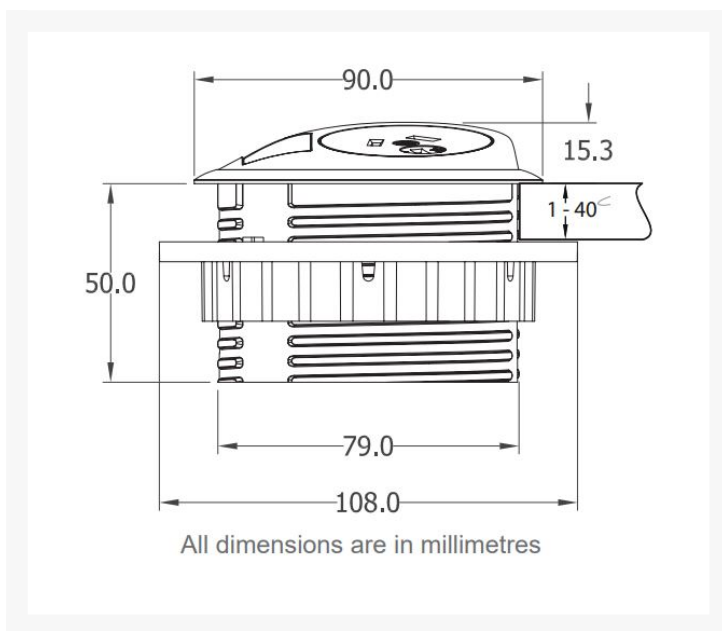

OE Elsafe PixelTUF 1x GPO and Twin USB A+C White/Silver

Product Images

Description

OE Elsafe Pixel TUF 1x GPO and Twin USB A+C White/Silver

The new OE Elsafe Pixel TUF range desktop cable management featuring 1x GPO and fully integrated TUF A+C USB fast charger, in a compact and small footprint 80mm grommet unit. The Pixel TUF is aesthetically pleasing and easy to recognized and use, it provides easy access for open space office settings for the worker to quickly access power for their mobile devices such as laptop and mobile phone.

Pixel Tuf perfect for hot desks, drop-in areas, hotels, commercial public space, airport lounge and more.

PixelTUF 's unique sweeping organic curves ensure protection against liquid ingress as required by AS/NZS3000.

Features

- 1x GPO
- Colour: White
- 2000mm lead wit 10A three pin plug
- 2x Fast USB A+C charger with max combined output of 5A
- Cable management attachment point for pathfinder umbilical