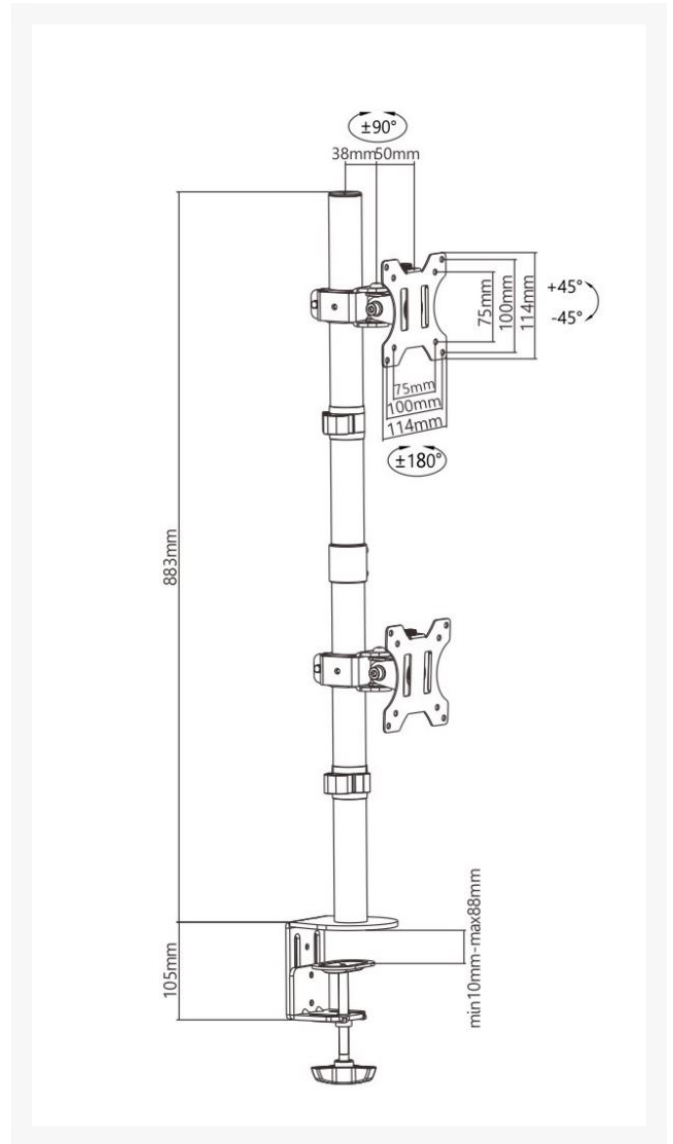

4Cabling Ergonomic Desk Mount Double Monitor Bracket

Product Images

Description

4Cabling Ergonomic Desk Mount Double Monitor Bracket

The Ergonomic Desk Mount Double Monitor Adjustable Height Bracket. The affordable solution for a limited workspace. This double monitor adjustable height bracket can multiply your monitor positioning needed for multi-monitor setup workspace. This double monitor bracket comes with a heavy-duty standard desk clamp, detachable VESA panel, and full motion structure.