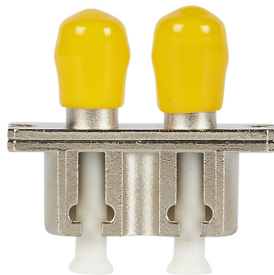

LC-ST OS2 / OS1 Singlemode Through Coupler / Adaptor DUPLEX

Product Images

LC-ST OS2 / OS1 Singlemode Through Coupler / Adaptor DUPLEX

4Cabling LC-ST OS2 / OS1 Singlemode adapters have high quality precision alignment sleeves and improved reconnectability

FEATURES

- Duplex adapters
- RoHS compliant
- High precision alignment sleeve
- Complies with IEC 61754-20 standard
- Low insertion loss and improved reconnect ability
- Free-hanging or panel-mount design