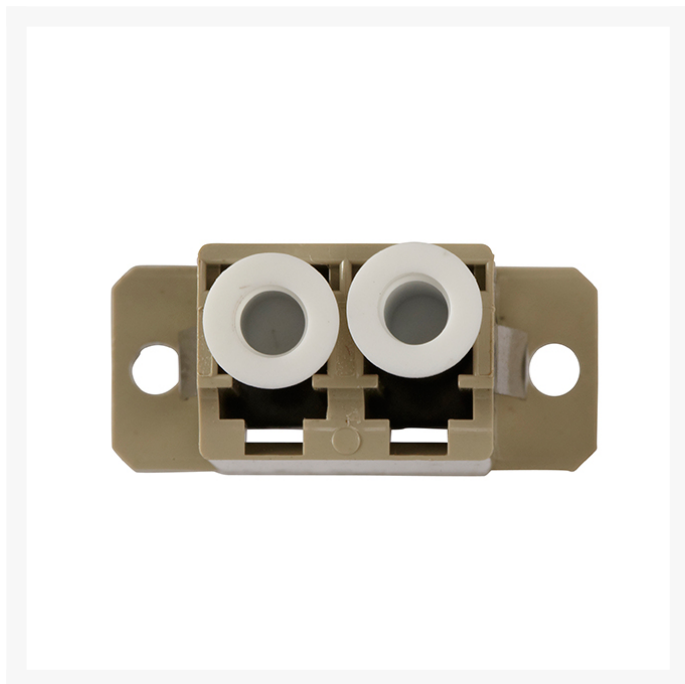

LC OM1 Multimode Through Coupler Adaptor

Product Images

Description

LC OM1 Multimode Through Coupler DUPLEX

4Cabling has a range of high quality SC adapters which are equip with precision alignment sleeves and improved reconnectability. The LC adapters come with ceramic sleeves and are a beige colour.

Features:

- Complies with IEC 61754-20 standard.
- High precision alignment sleeve.
- Beige adaptor supplied.
- Low insertion loss and improved reconnectability.
- REACH SvHC compliant.
- Materials compliant to RoHS2.
- Duplex adapters .
- CATV, LAN, MAN and WAN application.
- Data processing networks.
- Cable television.
- Telecommunication networks.
- Fibre-To-The-Home.
- Premises distribution.

Specs:

- Colour: Beige
- Core Standard: OM1 Multimode
- Fibre Termination: LC

WARRANTY

3-years limited warranty.

WHY 4CABLING?

- Australia's leading importer & wholesaler of 19" server racks, copper, ethernet cable, fibre optic leads & structured networking products
- ISO 9001, NSW Govt. & GITC (QLD Govt.) approved supplier
- Secure online shopping 24/7
- A loyal customer base of 100k+ who trust us for their data & electrical needs
- Over 3000 quality products in stock ready to go
- All products are approved as per local Australian standards
- Warranty & peace of mind return policy
- Lightning fast delivery nationwide
- Expert advice
- Proudly 100% Australian owned & operated