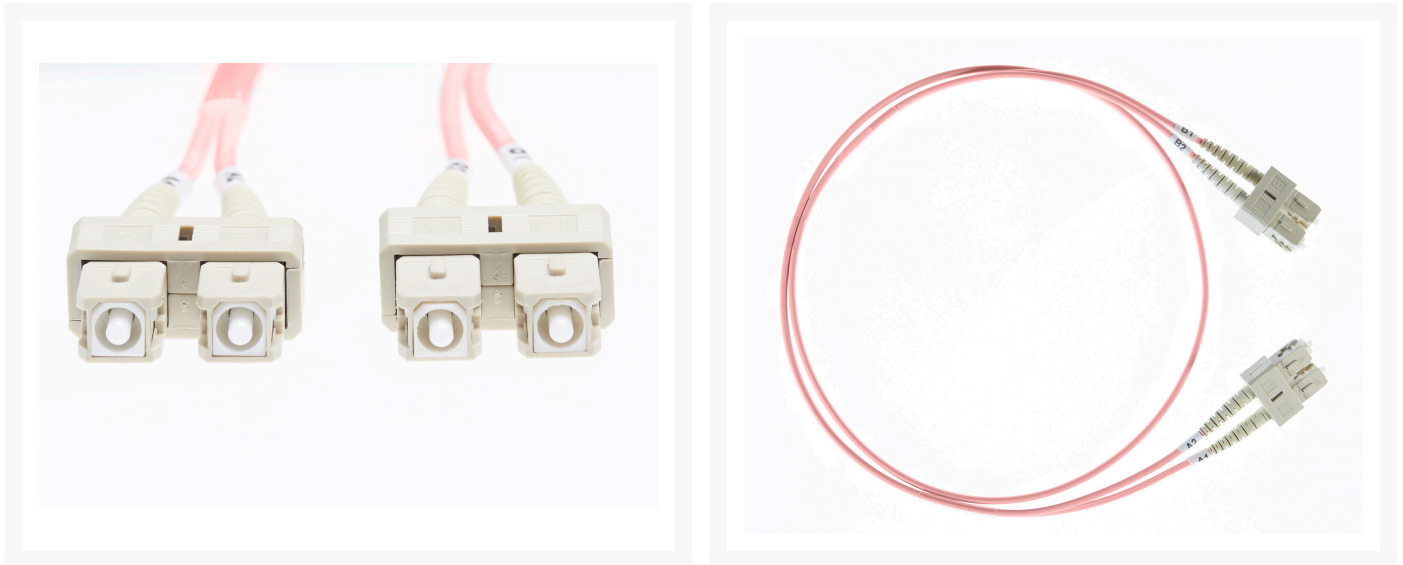

1m SC-SC OM4 Multimode Fibre Optic Cable: Salmon Pink - 2mm

Product Images

Description

1m SC-SC OM4 Multimode Fibre Optic Cable Salmon Pink

Fibre patch cables are the thin, flexible fibres of glass that carry data, telephone conversations and emails high speed all over the world in a matter of seconds with much less interference than copper patch lead. Fibre Optic cables need less amplification to boost signals so they travel better over longer distances.

4Cabling 's OM4 laser optimised multimode fibre optic patch leads provide the connection from Ethernet 10Mbit/s to 10Gbit/s Gigabit Ethernet, they are the cost-effective way to replace your copper-based patch leads. 4Cabling fibre optic cable is immune to EMI/ RFI frequency, mainly used on patch panels for the connection between outlets and terminal equipment. The multimode optical fibre cables are manufactured using LSZH cables which conform to IEC, EIA TIA and Telcordia standards.

FIBRE SPECIFICATIONS

- OM4 Multimode
- SC-SC Fibre Termination
- Length: 1m
- Colour: Salmon Pink
- Oversleeving: 2mm

	Core/Cladding Diameter (µm)	Fast Ethernet 100BASEFX	1 Gigabit 1000BASE-SX	1 Gigabit 1000BASE-LX	10 Gigabit 10GBASE	40 Gigabit 40GBASE	100 Gigabit 100GBASE
Multimode							
OM1	62.5/125	2000 Meters	275 Meters	550 Meters	33 Meters	N/A	
OM2	50/125		82 Meters				
OM3*		300 Meters	100 Meters	100 Meters			
OM4*		400 Meters	150 Meters	150 Meters			
Singlemode							
OS1	9/125	2000 Meters	5 km at 1310nm	5 km at 1310nm	10 km at 1310nm		