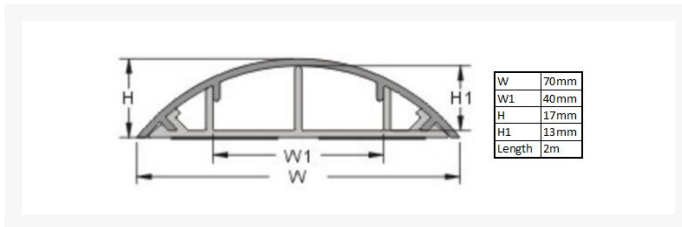

Cable Covers - 70mm x 15mm x 2m: Grey

Product Images

Description

Adhesive Cable Cover

This cable cover or cable ducting protects and conceals on floor cables, as well as keeping cables tidy behind wall mounted TVs.

SPECIFICATION

- Length: 2m
- Dimensions: 70mm x 15mm x 2m
- Material: High impact, warp-proof PVC, self-extinguishing, UL approved 94V-0
- Maximum service temperature: 85?
- Colour: Grey
- Total Width: 70mm
- Total Height: 15mm
- Channel Width (inside): 15mm
- Channels: Double