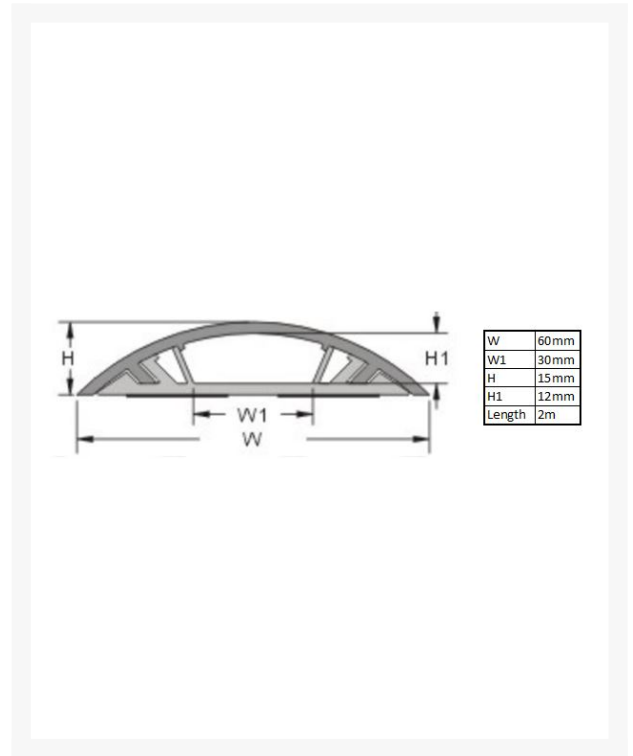

Cable Cover - 60mm x 13mm x 2m: Grey

Product Images

Description

Cable Cover - 60mm x 13mm x 2m: Grey

This Adhesive cable cover or cable ducting protects and conceals floor cables, as well as keeps cables tidy behind wall-mounted TVs. Use on office flooring to prevent trip hazards, or attached to walls behind LED TVs with the included double-sided tape. Ideal for use with computer cords and extension leads to keep the cables untangled.

SPECIFICATION

- Length: 2m
- Dimensions: 60mm x 13mm x 2m
- Material: High impact, warp-proof PVC, self-extinguishing, UL approved 94V-0
- Maximum service temperature: 85°
- Colour: Grey
- Total width: 60mm
- Total Height: 13mm
- Channels: Single