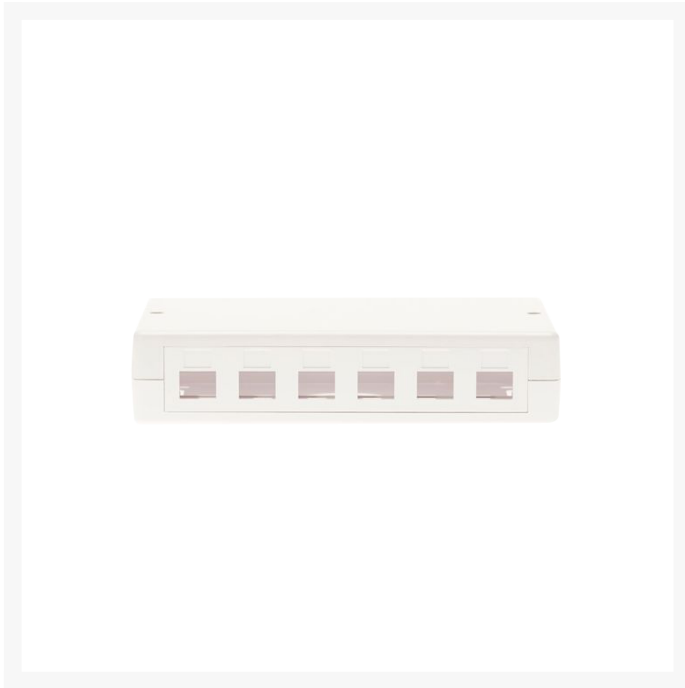

## Six / Twelve Way Keystone Surface Mount Box

### Product Images

---

# Six / Twelve ay Keystone Surface Mount Box

## Features

- Side entry surface mount boxes to accept our cat 5 or cat 6 Keystone Jacks or our f connectors
- Snap-on cover for easy installation and access to wiring
- Double-sided tape included for quick installation
- The standard colour is white. Supplied unloaded (without keystone jacks)
- Dimensions: 17cm(H) x 11.5cm(W) x 3.5cm(D)
- Back entry hole for cables or top & bottom punch outs
- Extra plate allowing to convert the back entry holes to 6 Keystone holes to make it 12 way