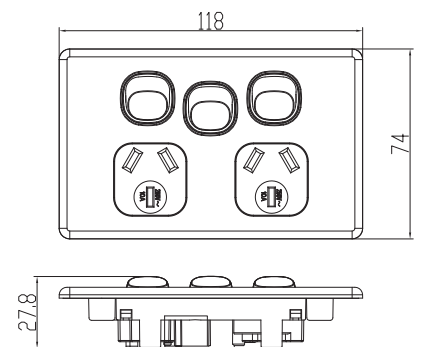

APPLICATION

- Most suitable for indoor residential and commercial environments

ECO-FRIENDLY
PLASTIC-FREE 10 PACKS

*INCLUDES 10 BONUS C-CLIPS

4CABLING
QUALITY PRODUCTS FOR A CONNECTED WORLD

WWW.4CABLING.COM.AU • 1300 855 235 • SALES@4CABLING.COM.AU